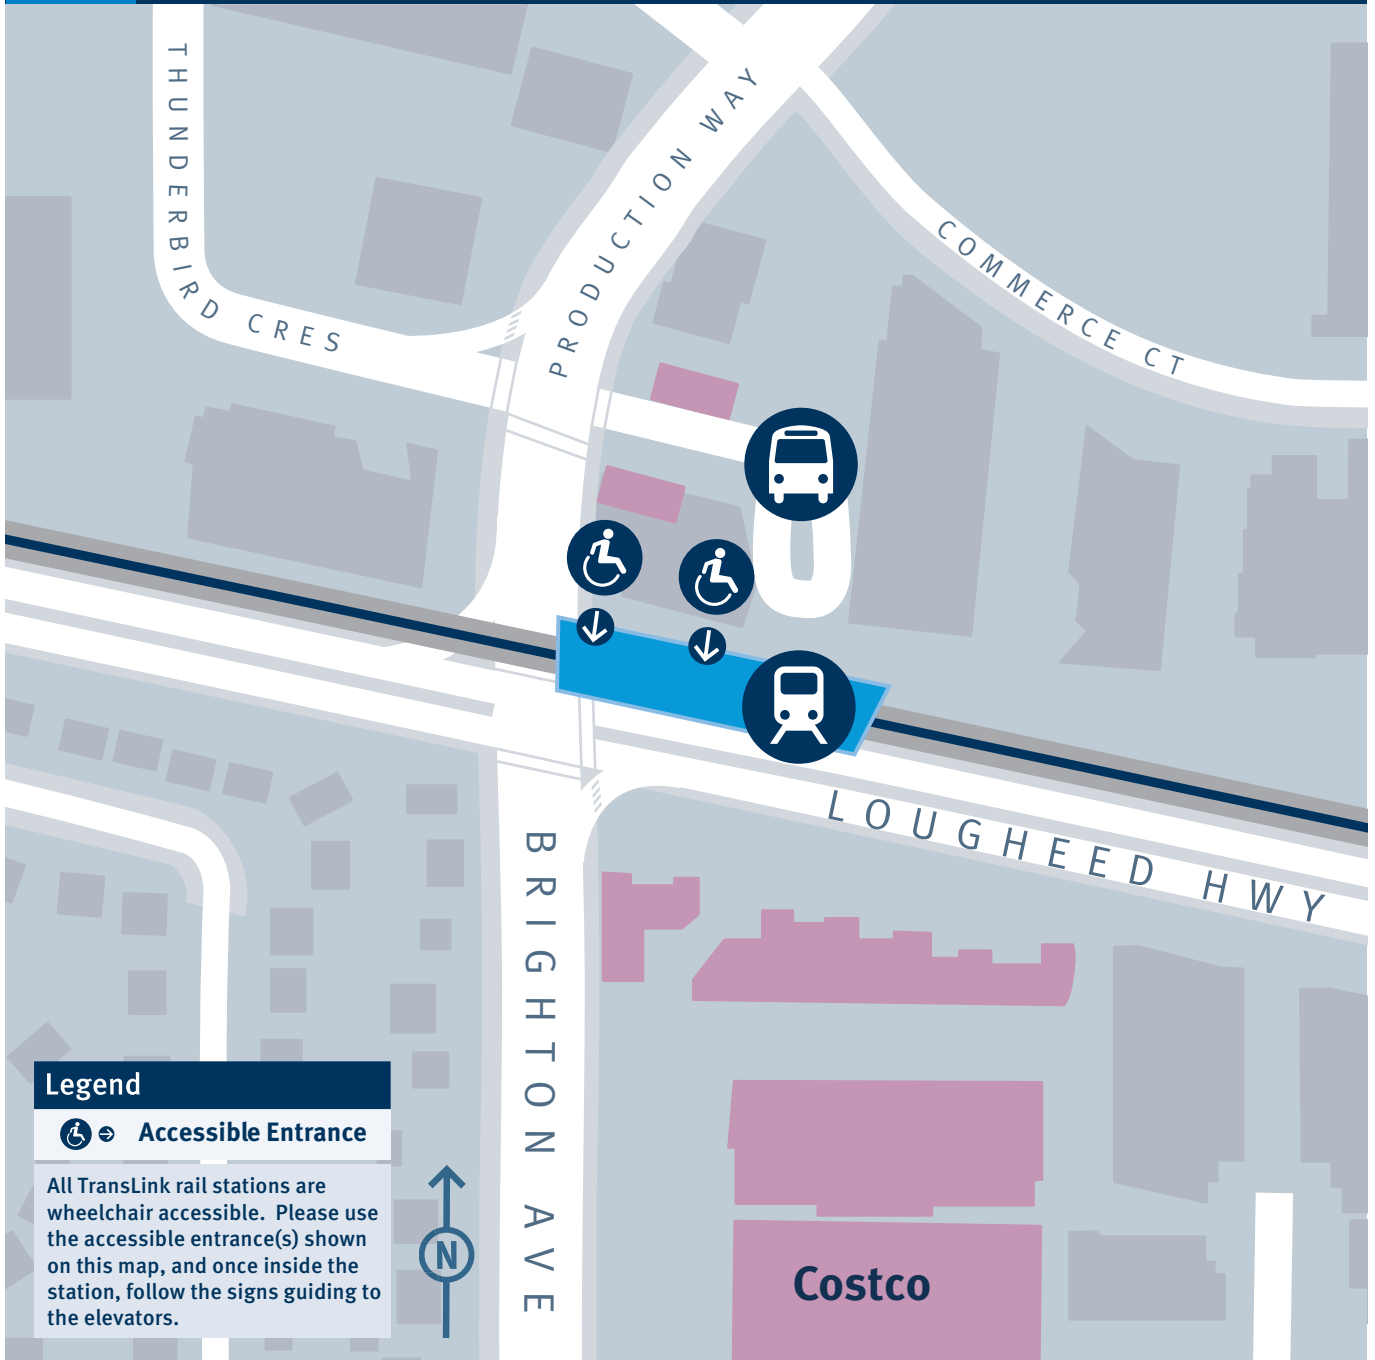

T

Production Way–University Station Entrance Locations

Legend

 Accessible Entrance

All TransLink rail stations are wheelchair accessible. Please use the accessible entrance(s) shown on this map, and once inside the station, follow the signs guiding to the elevators.

For transit information, including next bus times, visit translink.ca or call 604.953.3333