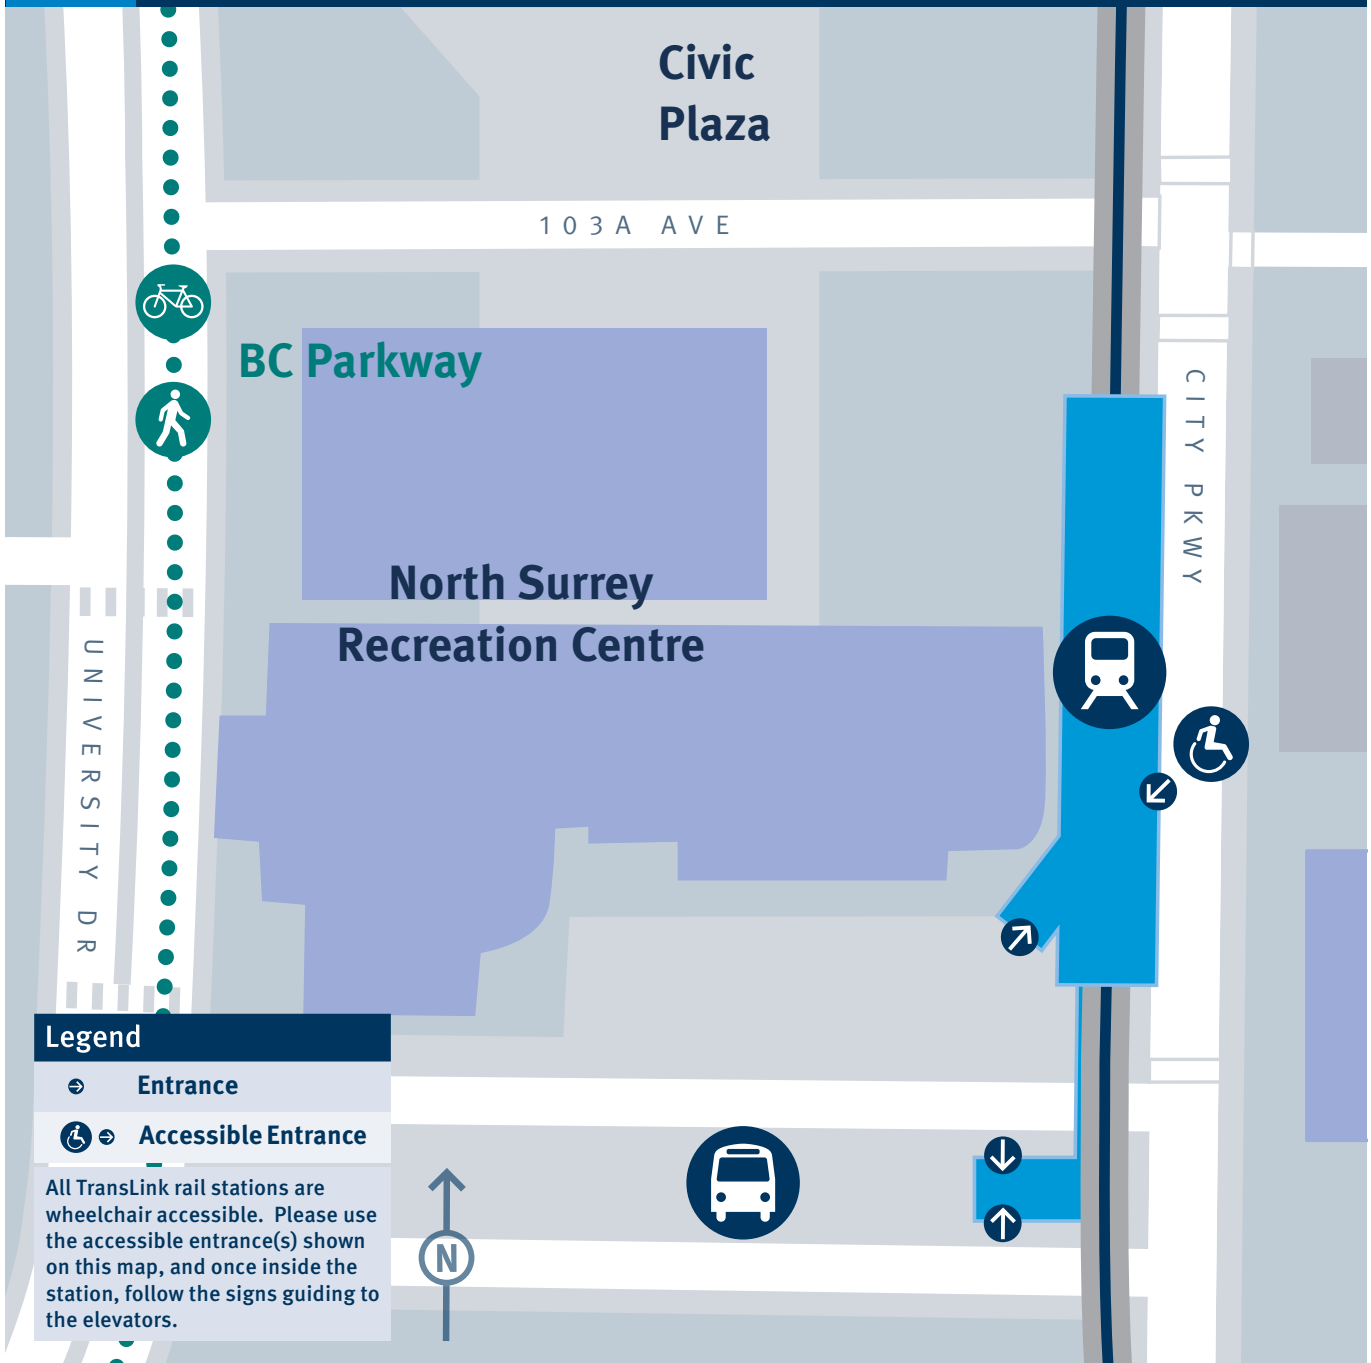

T

Surrey Central Station Entrance Locations

Legend

- ↔ Entrance
- ↔ Accessible Entrance

All TransLink rail stations are wheelchair accessible. Please use the accessible entrance(s) shown on this map, and once inside the station, follow the signs guiding to the elevators.