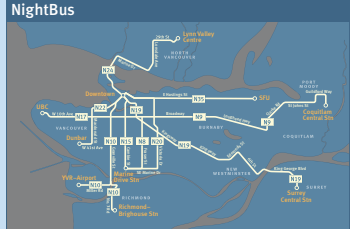

T Metro Vancouver Transit Map

Compass Vending Machine
Available at **LONDON DRUGS**

For transit information, including Real-Time Next Bus, please call 604.953.3333 or visit translink.ca