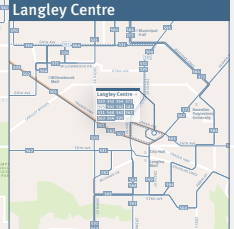

T Metro Vancouver Transit Map

Compass Vending Machine
Available at **LONDON DRUGS**

For transit information, including Real-Time Next Bus, please call 604.953.3333 or visit translink.ca