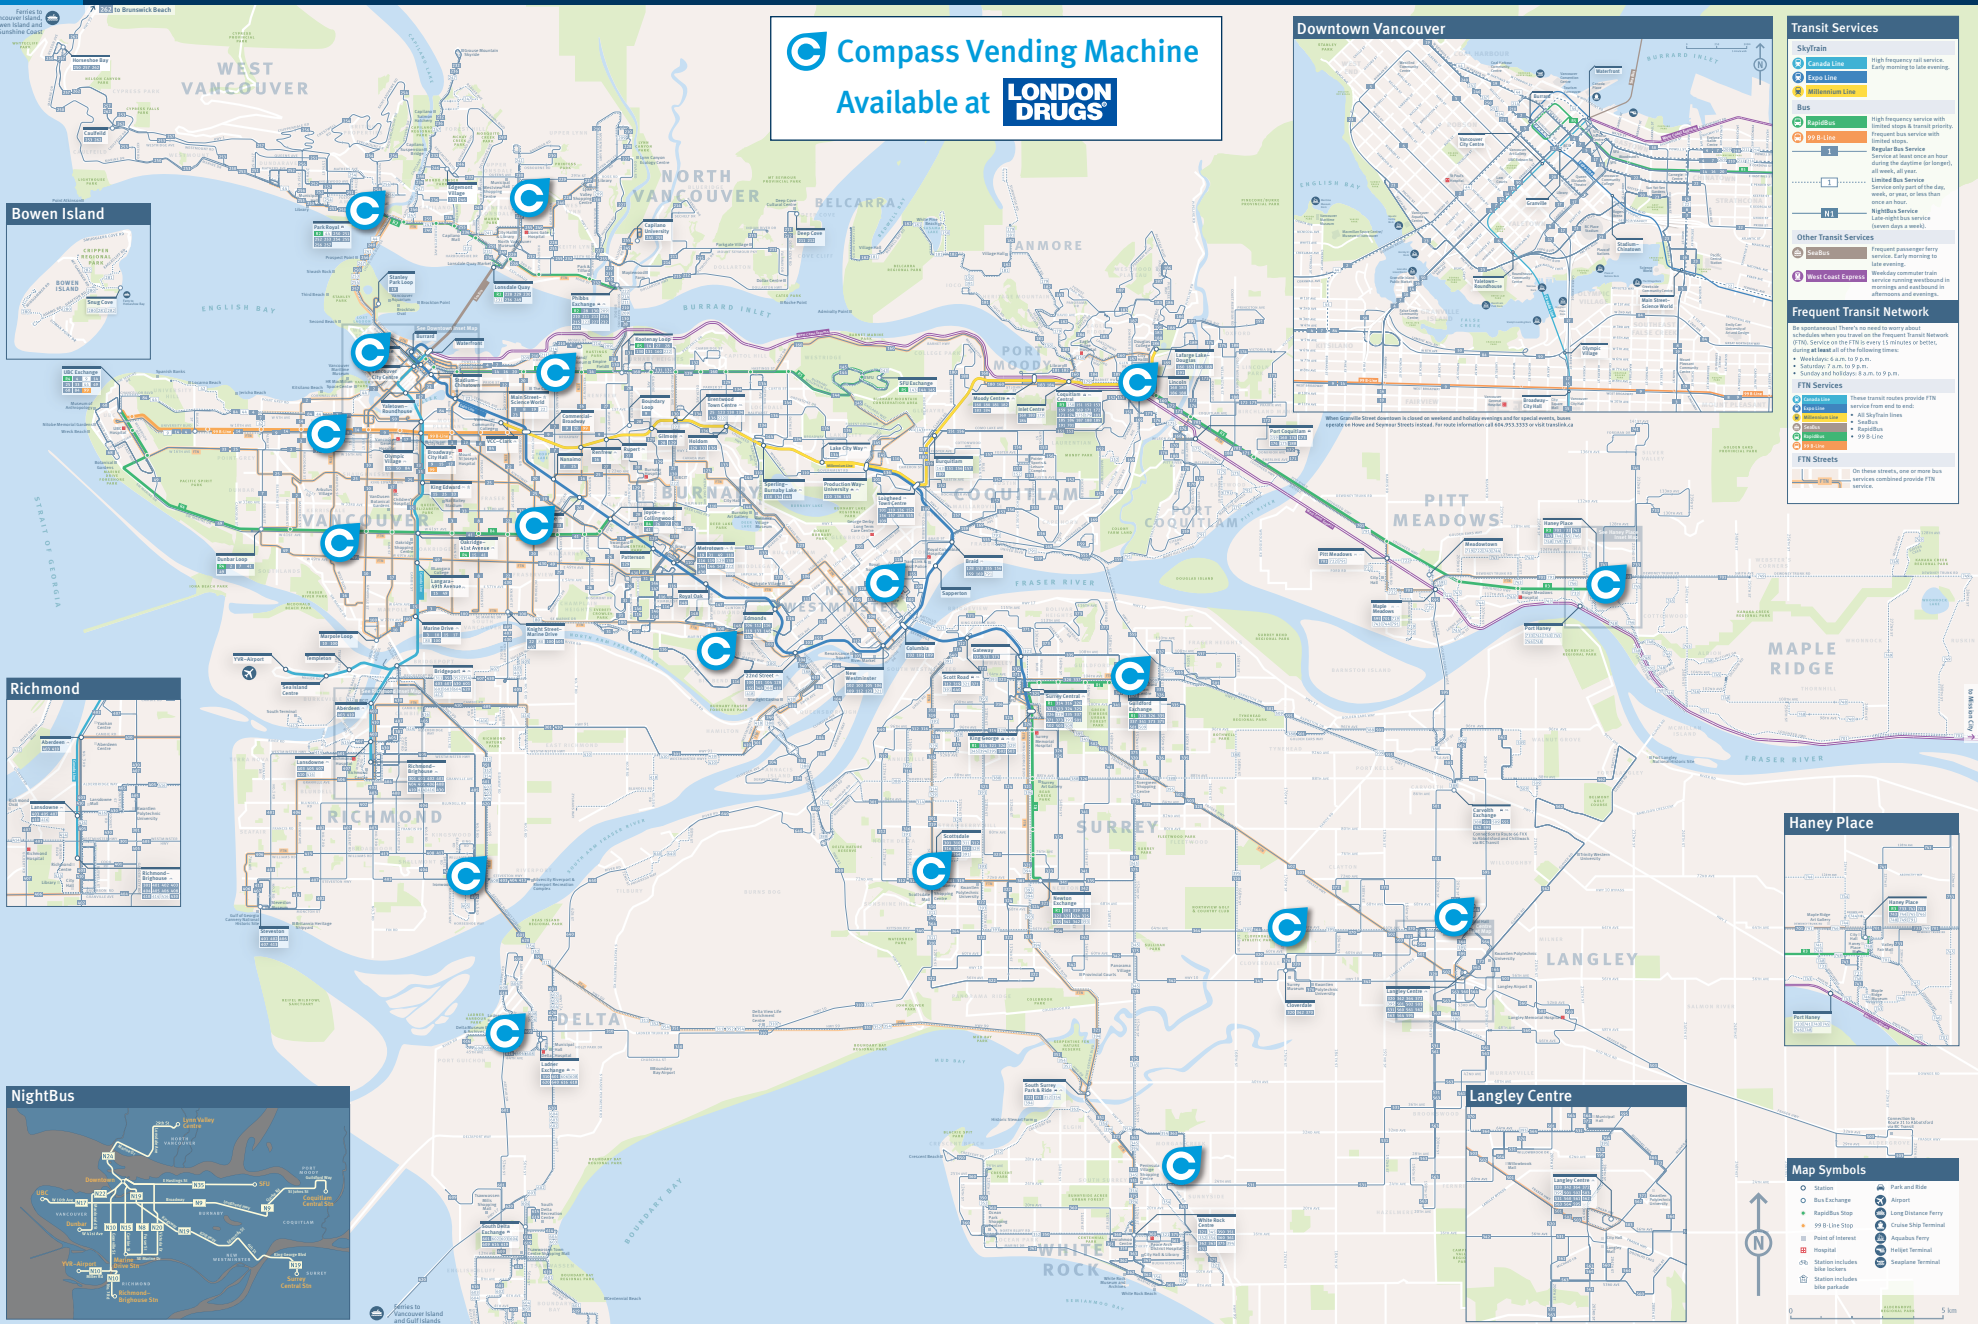

T Metro Vancouver Transit Map

Compass Vending Machine
Available at **LONDON DRUGS**

For transit information, including Real-Time Next Bus, please call 604.953.3333 or visit translink.ca